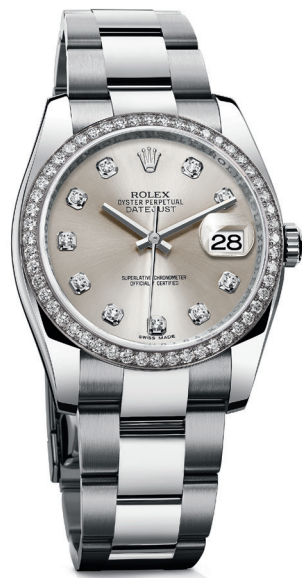

Oyster Perpetual
DATEJUST
36