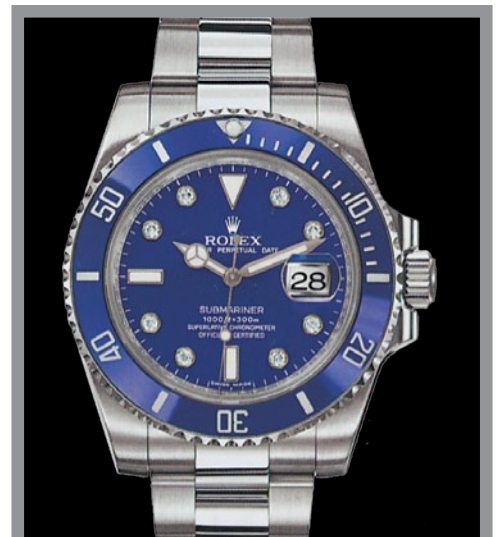

REF. 6239 - 1960's
STAINLESS STEEL

REF. 6239 - 1960's
STAINLESS STEEL

REF. 6239 - 1960's
STAINLESS STEEL

REF. 6239 - 1960's
STAINLESS STEEL

DAYTONA

REF. 116509 - Year 2004
WHITE GOLD

GMT-MASTER

REF. 1675 - Year 1959
STAINLESS STEEL

GMT-MASTER

REF. 116758 SANR - Year 2006
YELLOW GOLD

REF. 116758 SARU - Year 2006
YELLOW GOLD

REF. 116758 SA - Year 2006
YELLOW GOLD

REF. 116758 SANR - 2000's
YELLOW GOLD

OYSTER DATEJUST

REF. 6030 - 1950's
YELLOW GOLD

REF. 116613 LB - Year 2009
STAINLESS STEEL AND YELLOW GOLD

REF. 116618 LN - Year 2008
YELLOW GOLD

REF. 116618 LB - Year 2008
YELLOW GOLD

REF. 116619 LB - Year 2008
WHITE GOLD

BASEL 2014

Minimum Price €	Maximum Price €
28.000	35.600