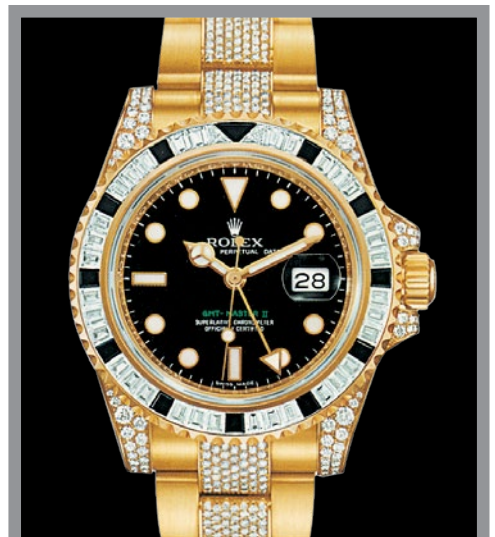

CHRONOGRAPHS

REF. 5034 - 1950's
STAINLESS STEEL

REF. 5034 - 1950's
PINK GOLD

REF. 5036 - 1950's
YELLOW GOLD

REF. 5036 - 1950's
YELLOW GOLD

DAYTONA

REF. 6239 - 1960's
STAINLESS STEEL

REF. 6239 - 1960's
STAINLESS STEEL

REF. 6239 - 1960's
STAINLESS STEEL

REF. 6239 - 1960's
STAINLESS STEEL

REF. 6239 - 1960's
STAINLESS STEEL

REF. 6239 - 1960's
STAINLESS STEEL

DAYTONA

REF. 116509 - Year 2004
WHITE GOLD

GMT-MASTER

REF. 1675 - Year 1959
STAINLESS STEEL

GMT-MASTER

REF. 116758 SANR - Year 2006
YELLOW GOLD

REF. 116758 SARU - Year 2006
YELLOW GOLD

REF. 116758 SA - Year 2006
YELLOW GOLD

REF. 116758 SANR - 2000's
YELLOW GOLD

OYSTER DATEJUST

REF. 6030 - 1950's
YELLOW GOLD

REF. 116613 LB - Year 2009
STAINLESS STEEL AND YELLOW GOLD

REF. 116618 LN - Year 2008
YELLOW GOLD

REF. 116618 LB - Year 2008
YELLOW GOLD

REF. 116619 LB - Year 2008
WHITE GOLD

BASEL 2014

Minimum Price €	Maximum Price €
28.000	35.600