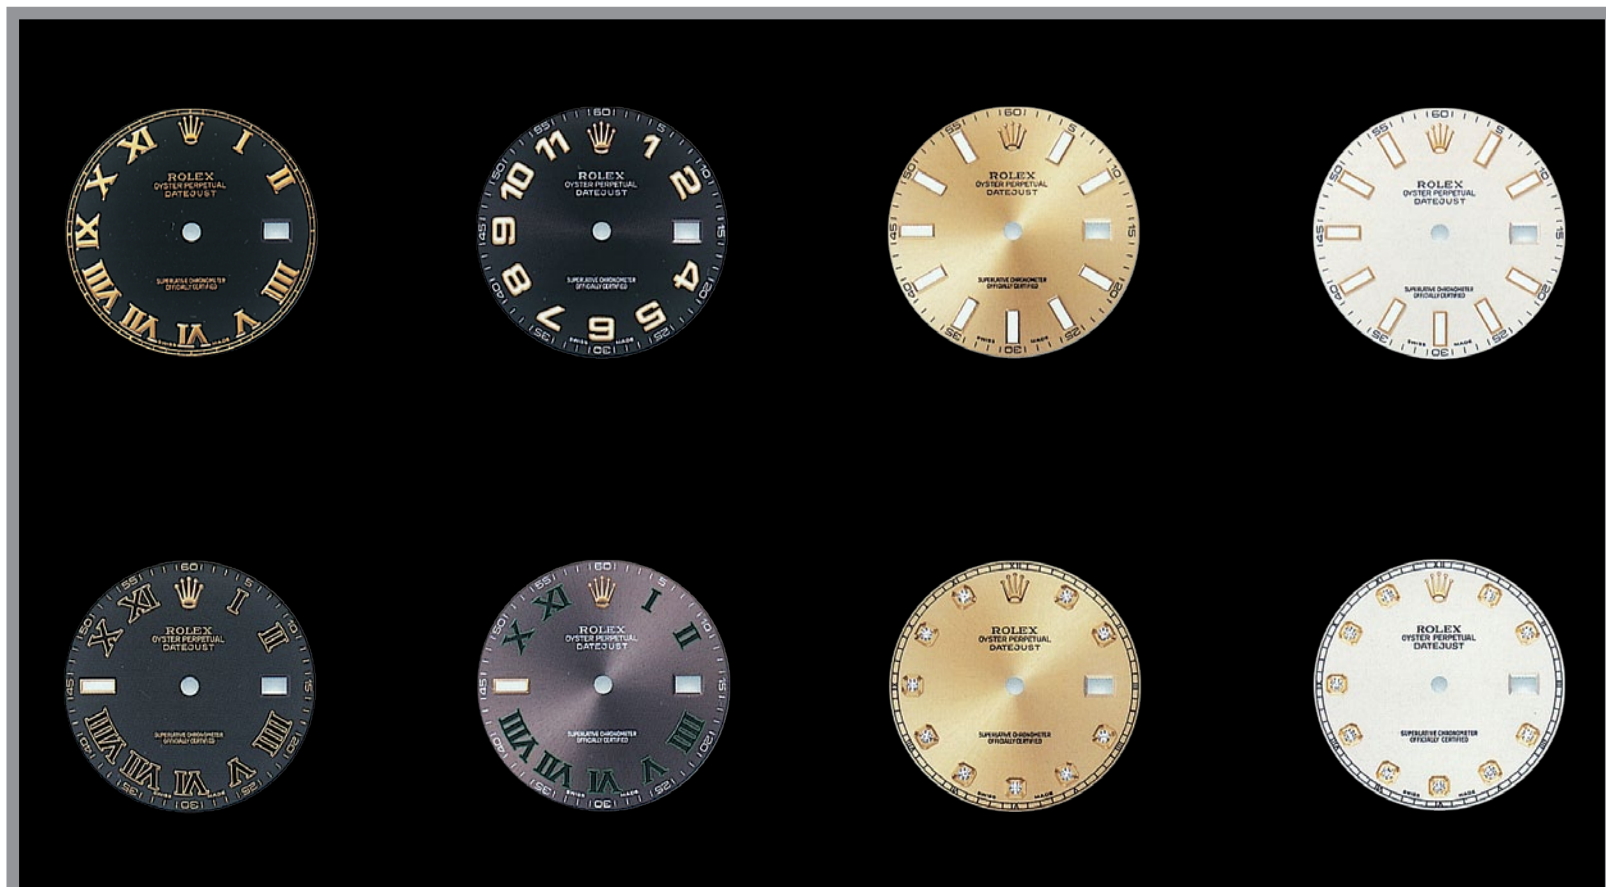

OYSTER DATEJUST II

DIAL SELECTION FOR THE REFERENCE 116333