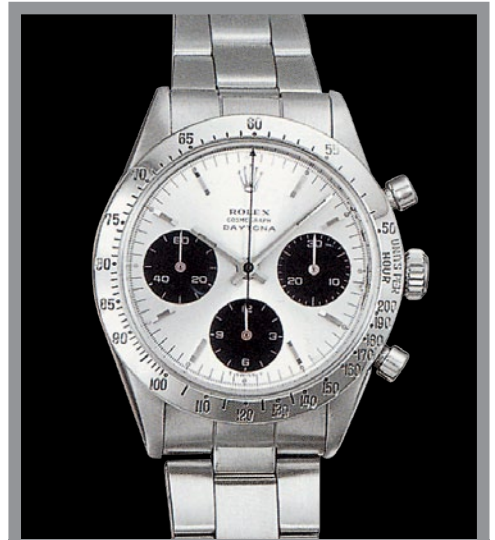

CHRONOGRAPHS

REF. 5034 - 1950's
STAINLESS STEEL

REF. 5034 - 1950's
PINK GOLD

REF. 5036 - 1950's
YELLOW GOLD

REF. 5036 - 1950's
YELLOW GOLD

DAYTONA

REF. 6239 - 1960's
STAINLESS STEEL

REF. 6239 - 1960's
STAINLESS STEEL

REF. 6239 - 1960's
STAINLESS STEEL

REF. 6239 - 1960's
STAINLESS STEEL

REF. 6239 - 1960's
STAINLESS STEEL

REF. 6239 - 1960's
STAINLESS STEEL

DAYTONA

REF. 116509 - Year 2004
WHITE GOLD

GMT-MASTER

REF. 1675 - Year 1959
STAINLESS STEEL

GMT-MASTER

REF. 116758 SANR - Year 2006
YELLOW GOLD

REF. 116758 SARU - Year 2006
YELLOW GOLD

REF. 116758 SA - Year 2006
YELLOW GOLD

REF. 116758 SANR - 2000's
YELLOW GOLD

OYSTER DATEJUST

REF. 6030 - 1950's
YELLOW GOLD