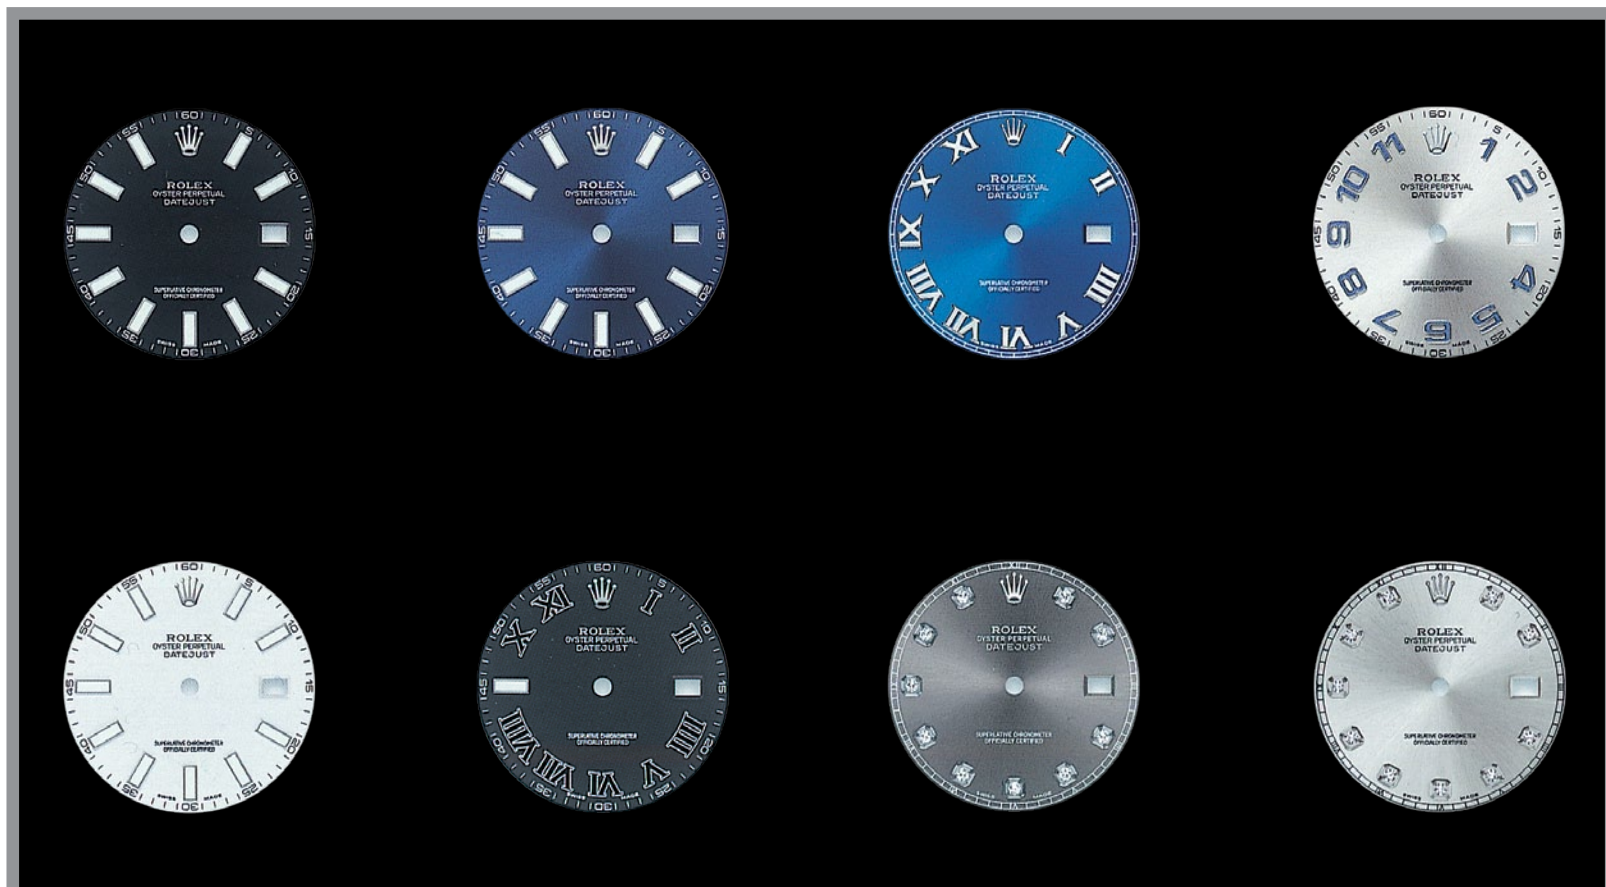

CHRONOGRAPHS

REF. 5034 - 1950's
STAINLESS STEEL

REF. 5034 - 1950's
PINK GOLD

REF. 5036 - 1950's
YELLOW GOLD

REF. 5036 - 1950's
YELLOW GOLD

DAYTONA

REF. 6239 - 1960's
STAINLESS STEEL

REF. 6239 - 1960's
STAINLESS STEEL

REF. 6239 - 1960's
STAINLESS STEEL

REF. 6239 - 1960's
STAINLESS STEEL

REF. 6239 - 1960's
STAINLESS STEEL

REF. 6239 - 1960's
STAINLESS STEEL

DAYTONA

REF. 116509 - Year 2004
WHITE GOLD

GMT-MASTER

REF. 1675 - Year 1959
STAINLESS STEEL

GMT-MASTER

REF. 116758 SANR - Year 2006
YELLOW GOLD

REF. 116758 SARU - Year 2006
YELLOW GOLD

REF. 116758 SA - Year 2006
YELLOW GOLD

REF. 116758 SANR - 2000's
YELLOW GOLD

OYSTER DATEJUST

REF. 6030 - 1950's
YELLOW GOLD

OYSTER DATEJUST II

DIAL SELECTION FOR THE REFERENCE 116333

DIAL SELECTION FOR THE REFERENCE 116334

SUBMARINER AND SEA-DWELLER

REF. 116610 LN - Year 2010
STAINLESS STEEL

REF. 116613 LN - Year 2009
STAINLESS STEEL AND YELLOW GOLD