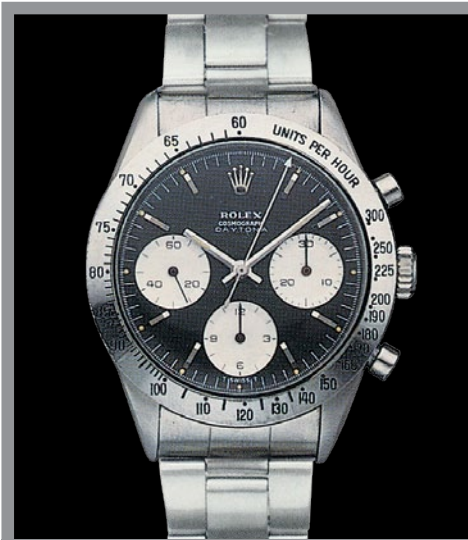

CHRONOGRAPHS

REF. 5034 - 1950's
STAINLESS STEEL

REF. 5034 - 1950's
PINK GOLD

REF. 5036 - 1950's
YELLOW GOLD

REF. 5036 - 1950's
YELLOW GOLD

DAYTONA

REF. 6239 - 1960's
STAINLESS STEEL

REF. 6239 - 1960's
STAINLESS STEEL

REF. 6239 - 1960's
STAINLESS STEEL

REF. 6239 - 1960's
STAINLESS STEEL

REF. 6239 - 1960's
STAINLESS STEEL

REF. 6239 - 1960's
STAINLESS STEEL

DAYTONA

REF. 116509 - Year 2004
WHITE GOLD

GMT-MASTER

REF. 1675 - Year 1959
STAINLESS STEEL

GMT-MASTER

REF. 116758 SANR - Year 2006
YELLOW GOLD

REF. 116758 SARU - Year 2006
YELLOW GOLD

REF. 116758 SA - Year 2006
YELLOW GOLD

REF. 116758 SANR - 2000's
YELLOW GOLD

OYSTER DATEJUST

REF. 6030 - 1950's
YELLOW GOLD