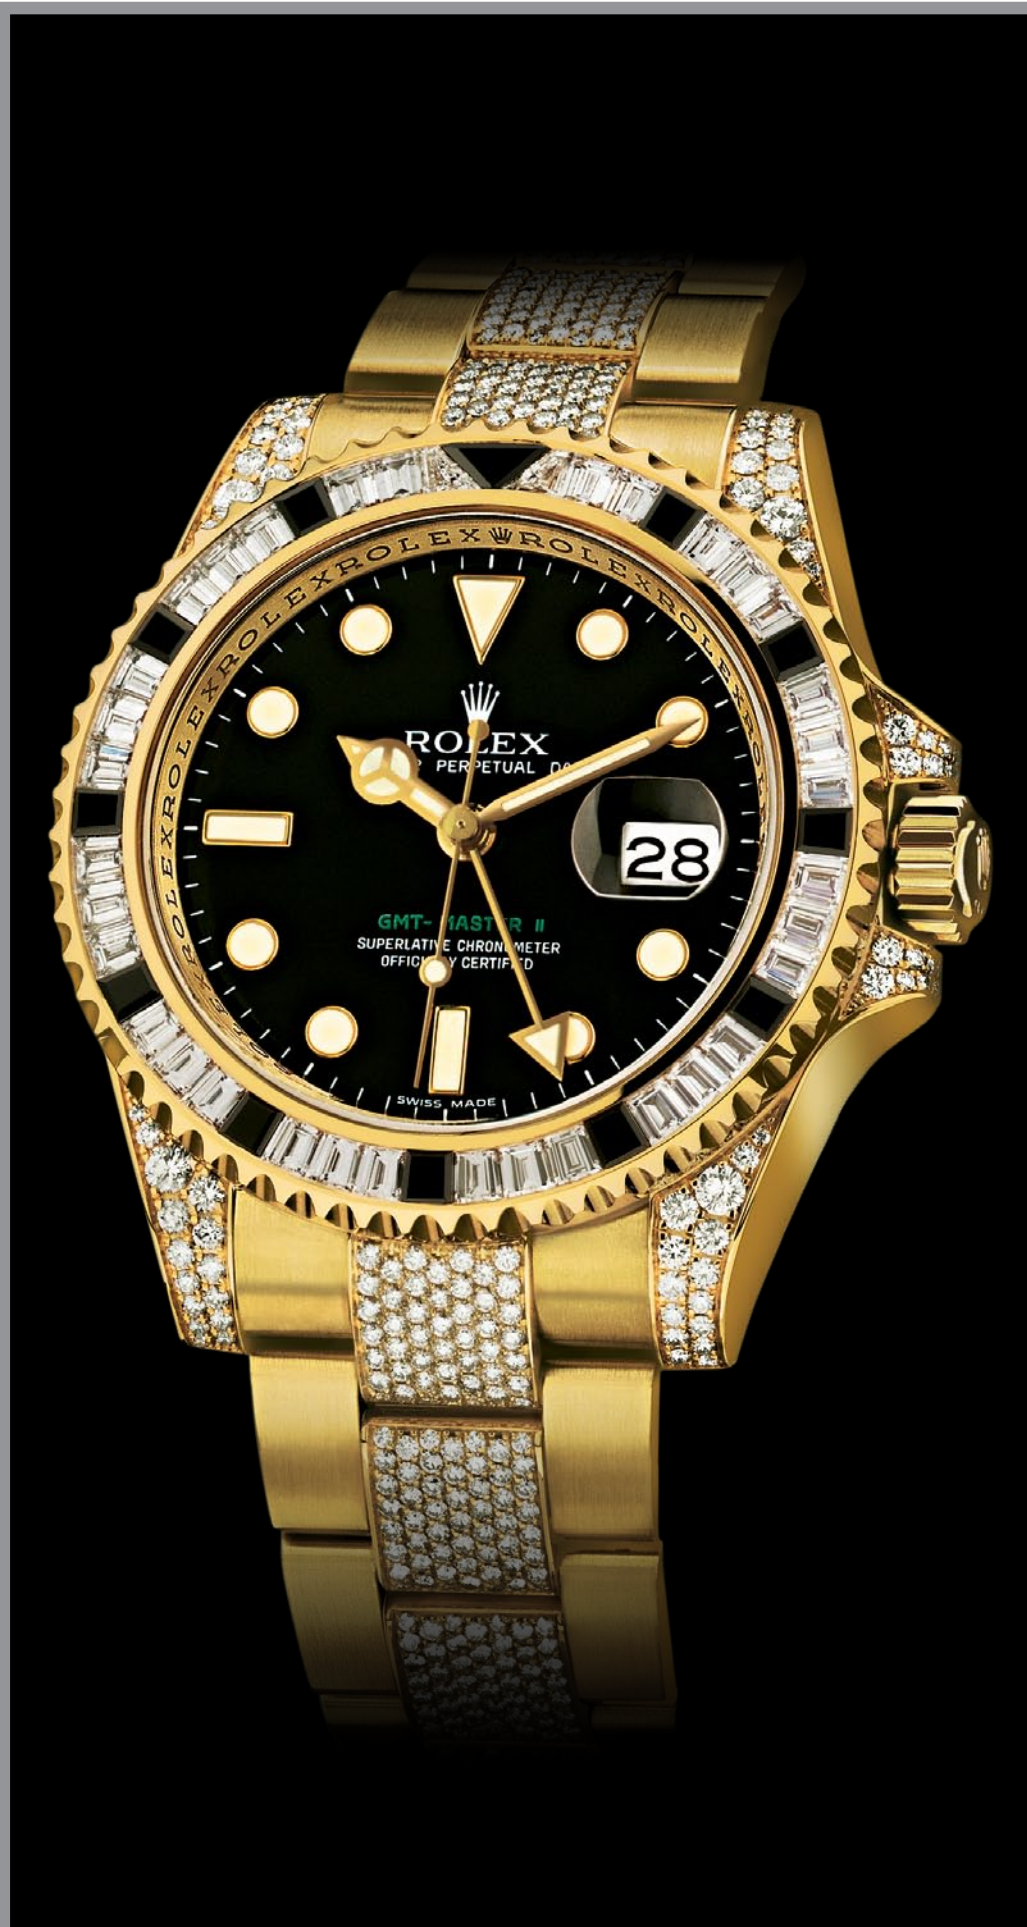

CHRONOGRAPHS

REF. 5034 - 1950's
STAINLESS STEEL

REF. 5034 - 1950's
PINK GOLD

REF. 5036 - 1950's
YELLOW GOLD

REF. 5036 - 1950's
YELLOW GOLD

DAYTONA

REF. 6239 - 1960's
STAINLESS STEEL

REF. 6239 - 1960's
STAINLESS STEEL

REF. 6239 - 1960's
STAINLESS STEEL

REF. 6239 - 1960's
STAINLESS STEEL

REF. 6239 - 1960's
STAINLESS STEEL

REF. 6239 - 1960's
STAINLESS STEEL

DAYTONA

REF. 116509 - Year 2004
WHITE GOLD

GMT-MASTER

REF. 1675 - Year 1959
STAINLESS STEEL

GMT-MASTER

REF. 116758 SANR - Year 2006
YELLOW GOLD

REF. 116758 SARU - Year 2006
YELLOW GOLD

REF. 116758 SA - Year 2006
YELLOW GOLD

REF. 116758 SANR - 2000's
YELLOW GOLD

OYSTER DATEJUST

REF. 6030 - 1950's
YELLOW GOLD

REF. 116613 LB - Year 2009
STAINLESS STEEL AND YELLOW GOLD

REF. 116618 LN - Year 2008
YELLOW GOLD

REF. 116618 LB - Year 2008
YELLOW GOLD

REF. 116619 LB - Year 2008
WHITE GOLD

BASEL 2014

Minimum Price €	Maximum Price €
28.000	35.600