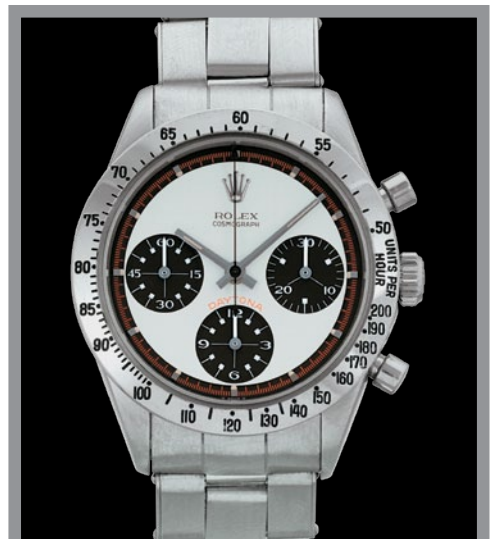

CHRONOGRAPHS

REF. 5034 - 1950's
STAINLESS STEEL

REF. 5034 - 1950's
PINK GOLD

REF. 5036 - 1950's
YELLOW GOLD

REF. 5036 - 1950's
YELLOW GOLD

DAYTONA

REF. 6239 - 1960's
STAINLESS STEEL

REF. 6239 - 1960's
STAINLESS STEEL

REF. 6239 - 1960's
STAINLESS STEEL

REF. 6239 - 1960's
STAINLESS STEEL

REF. 6239 - 1960's
STAINLESS STEEL

REF. 6239 - 1960's
STAINLESS STEEL

DAYTONA

REF. 116509 - Year 2004
WHITE GOLD

GMT-MASTER

REF. 1675 - Year 1959
STAINLESS STEEL

GMT-MASTER

REF. 116758 SANR - Year 2006
YELLOW GOLD

REF. 116758 SARU - Year 2006
YELLOW GOLD

REF. 116758 SA - Year 2006
YELLOW GOLD

REF. 116758 SANR - 2000's
YELLOW GOLD

OYSTER DATEJUST

REF. 6030 - 1950's
YELLOW GOLD