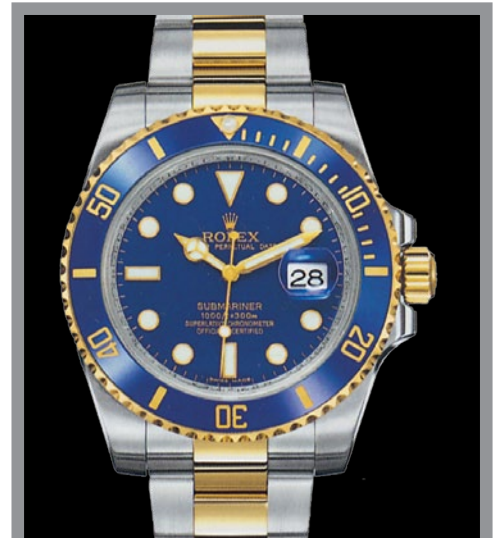

REF. 6239 - 1960's
STAINLESS STEEL

REF. 6239 - 1960's
STAINLESS STEEL

REF. 6239 - 1960's
STAINLESS STEEL

REF. 6239 - 1960's
STAINLESS STEEL

DAYTONA

REF. 116509 - Year 2004
WHITE GOLD

GMT-MASTER

REF. 1675 - Year 1959
STAINLESS STEEL

GMT-MASTER

REF. 116758 SANR - Year 2006
YELLOW GOLD

REF. 116758 SARU - Year 2006
YELLOW GOLD

REF. 116758 SA - Year 2006
YELLOW GOLD

REF. 116758 SANR - 2000's
YELLOW GOLD

OYSTER DATEJUST

REF. 6030 - 1950's
YELLOW GOLD

OYSTER DATEJUST II

DIAL SELECTION FOR THE REFERENCE 116333

DIAL SELECTION FOR THE REFERENCE 116334

SUBMARINER AND SEA-DWELLER

REF. 116610 LN - Year 2010
STAINLESS STEEL

REF. 116613 LN - Year 2009
STAINLESS STEEL AND YELLOW GOLD

REF. 116613 LB - Year 2009
STAINLESS STEEL AND YELLOW GOLD

REF. 116618 LN - Year 2008
YELLOW GOLD

REF. 116618 LB - Year 2008
YELLOW GOLD

REF. 116619 LB - Year 2008
WHITE GOLD

BASEL 2014

Minimum Price €	Maximum Price €
28.000	35.600