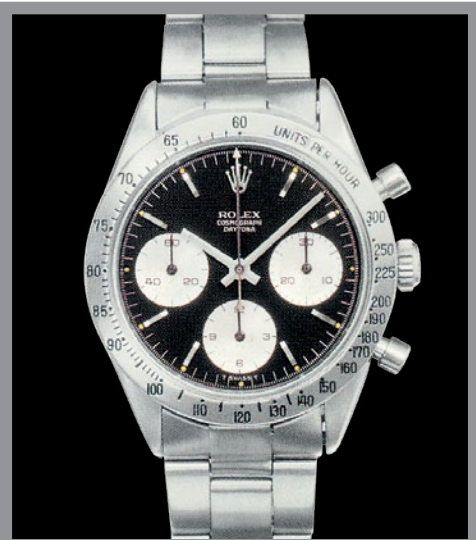

CHRONOGRAPHS

REF. 5034 - 1950's
STAINLESS STEEL

REF. 5034 - 1950's
PINK GOLD

REF. 5036 - 1950's
YELLOW GOLD

REF. 5036 - 1950's
YELLOW GOLD

DAYTONA

REF. 6239 - 1960's
STAINLESS STEEL

REF. 6239 - 1960's
STAINLESS STEEL

REF. 6239 - 1960's
STAINLESS STEEL

REF. 6239 - 1960's
STAINLESS STEEL

REF. 6239 - 1960's
STAINLESS STEEL

REF. 6239 - 1960's
STAINLESS STEEL

DAYTONA

REF. 116509 - Year 2004
WHITE GOLD

GMT-MASTER

REF. 1675 - Year 1959
STAINLESS STEEL

GMT-MASTER

REF. 116758 SANR - Year 2006
YELLOW GOLD

REF. 116758 SARU - Year 2006
YELLOW GOLD

REF. 116758 SA - Year 2006
YELLOW GOLD

REF. 116758 SANR - 2000's
YELLOW GOLD

OYSTER DATEJUST

REF. 6030 - 1950's
YELLOW GOLD