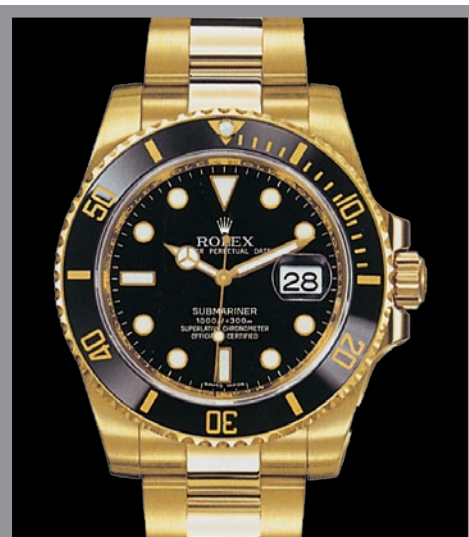

REF. 6239 - 1960's
STAINLESS STEEL

REF. 6239 - 1960's
STAINLESS STEEL

REF. 6239 - 1960's
STAINLESS STEEL

REF. 6239 - 1960's
STAINLESS STEEL

DAYTONA

REF. 116509 - Year 2004
WHITE GOLD

GMT-MASTER

REF. 1675 - Year 1959
STAINLESS STEEL

GMT-MASTER

REF. 116758 SANR - Year 2006
YELLOW GOLD

REF. 116758 SARU - Year 2006
YELLOW GOLD

REF. 116758 SA - Year 2006
YELLOW GOLD

REF. 116758 SANR - 2000's
YELLOW GOLD

OYSTER DATEJUST

REF. 6030 - 1950's
YELLOW GOLD

OYSTER DATEJUST II

DIAL SELECTION FOR THE REFERENCE 116333

DIAL SELECTION FOR THE REFERENCE 116334

SUBMARINER AND SEA-DWELLER

REF. 116610 LN - Year 2010
STAINLESS STEEL

REF. 116613 LN - Year 2009
STAINLESS STEEL AND YELLOW GOLD

REF. 116613 LB - Year 2009
STAINLESS STEEL AND YELLOW GOLD

REF. 116618 LN - Year 2008
YELLOW GOLD

REF. 116618 LB - Year 2008
YELLOW GOLD

REF. 116619 LB - Year 2008
WHITE GOLD

BASEL 2014

Minimum Price €	Maximum Price €
28.000	35.600