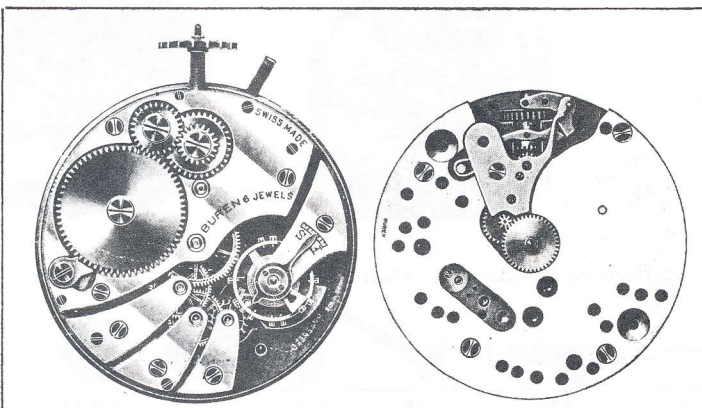

Bestfit Material Instant Guide

CLOCK

25L. BAYARD L500 — 1 DAY ALARM — PIN LEVER

EB No.
BF Pos.
No.

24L. BLESSING 23 — 1 DAY ALARM — PIN LEVER

EB No.
BF Pos.
No.

19L. BUREN 840 — 8 DAY

22L. BUREN 900 — 8 DAY