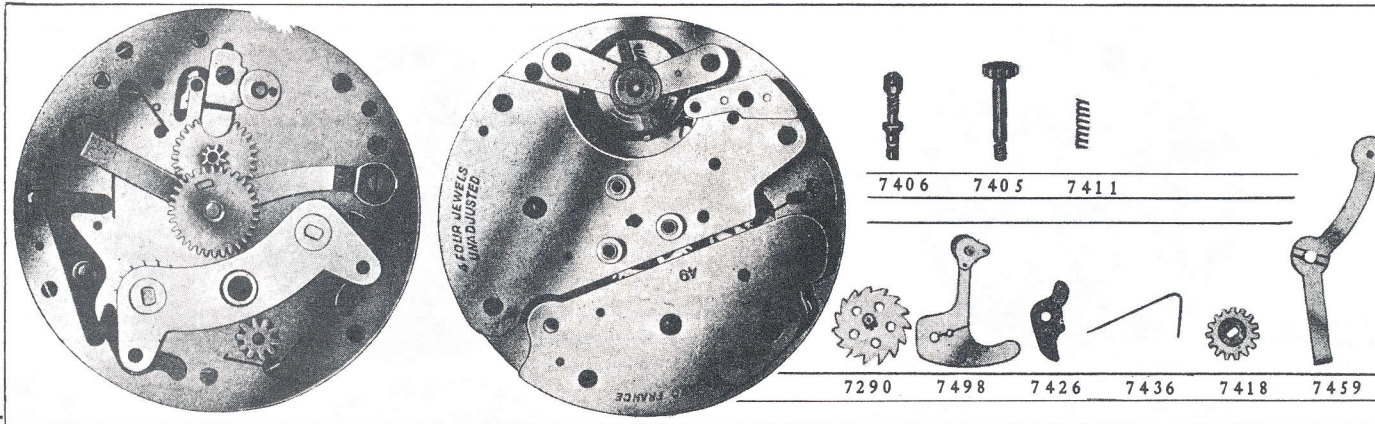

Bestfit Material Instant Guide

CLOCK

25L. BAYARD L500 — 1 DAY ALARM — PIN LEVER

EB No.
BF Pos.
No.

24L. BLESSING 23 — 1 DAY ALARM — PIN LEVER

EB No.
BF Pos.
No.

19L. BUREN 840 — 8 DAY

22L. BUREN 900 — 8 DAY

19L. CORTEBERT 445 — 8 DAY

EB No.
BF Pos.
No.