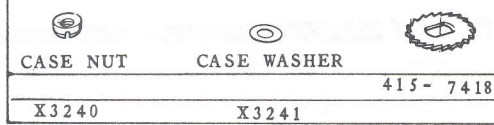

Bestfit Material Instant Guide

CLOCK

25L. BAYARD L500 — 1 DAY ALARM — PIN LEVER

EB No.
BF Pos.
No.

24L. BLESSING 23 — 1 DAY ALARM — PIN LEVER

EB No.
BF Pos.
No.

19L. BUREN 840 — 8 DAY

22L. BUREN 900 — 8 DAY