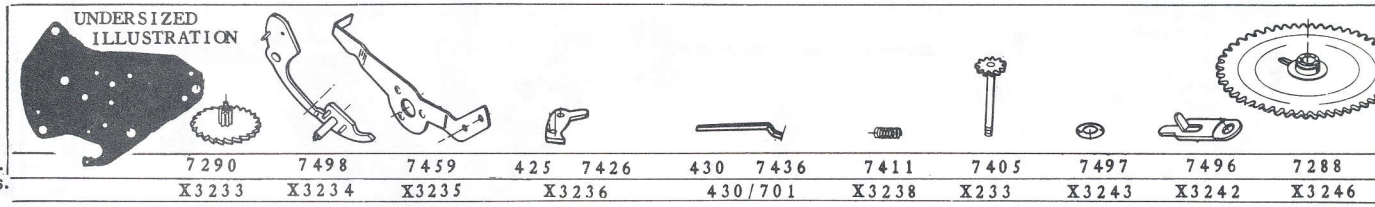

Bestfit Material Instant Guide

CLOCK

25L. BAYARD L500 — 1 DAY ALARM — PIN LEVER

EB No.
BF Pos.
No.

24L. BLESSING 23 — 1 DAY ALARM — PIN LEVER

EB No.
BF Pos.
No.

19L. BUREN 840 — 8 DAY

22L. BUREN 900 — 8 DAY