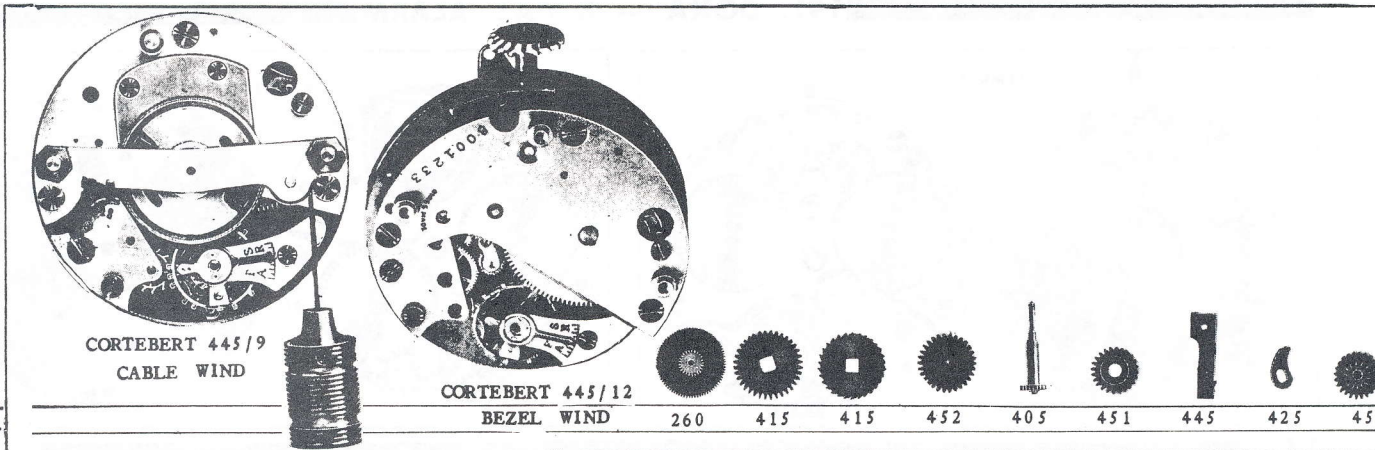

Bestfit Material Instant Guide

CLOCK

25L. BAYARD L500 — 1 DAY ALARM — PIN LEVER

EB No.
BF Pos.
No.

24L. BLESSING 23 — 1 DAY ALARM — PIN LEVER

EB No.
BF Pos.
No.

19L. BUREN 840 — 8 DAY

22L. BUREN 900 — 8 DAY

19L. CORTEBERT 445 — 8 DAY

EB No.
BF Pos.
No.