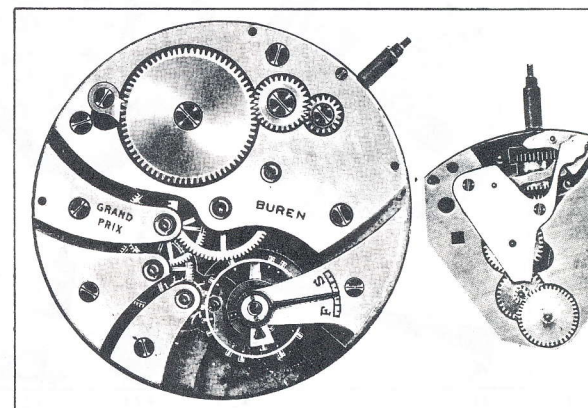

Bestfit Material Instant Guide

CLOCK

25L. BAYARD L500 — 1 DAY ALARM — PIN LEVER

EB No.
BF Pos.
No.

24L. BLESSING 23 — 1 DAY ALARM — PIN LEVER

EB No.
BF Pos.
No.

19L. BUREN 840 — 8 DAY

22L. BUREN 900 — 8 DAY

19L. CORTEBERT 445 — 8 DAY

EB No.
BF Pos.
No.