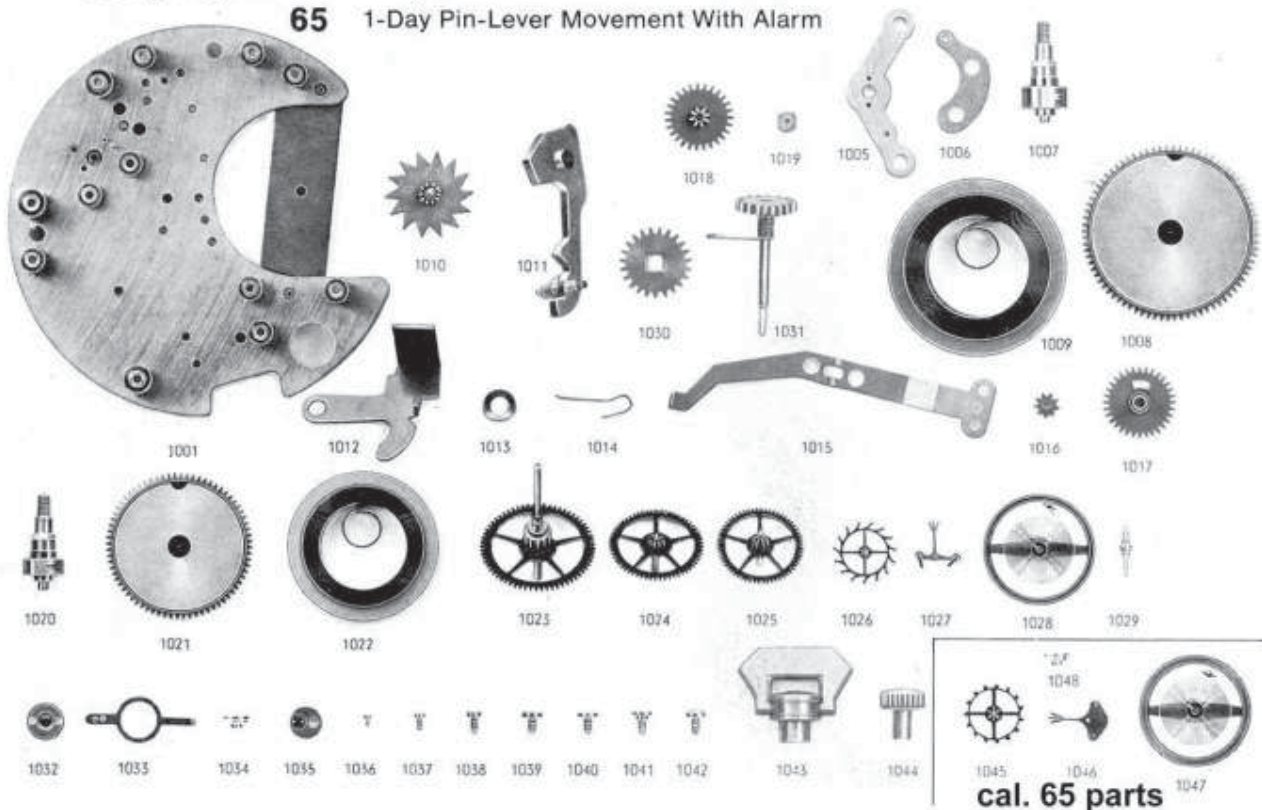

FACTORY SERVICE PARTS > LOOPING

Looping L 10/11

8-Day Alarm

Looping 44/45

8-Day Alarm

FACTORY SERVICE PARTS > LOOPING

Looping 50-51

8-Day Lever Movement with alarm

Only parts illustrated are available

54/55
other parts same
as cal. 50

Looping 62/63

1-Day Lever Movement With Alarm

65 1-Day Pin-Lever Movement With Alarm

cal. 65 parts

FACTORY SERVICE PARTS > LOOPING - AROGNO

Looping 80/81 8-Day Alarm

Arogno 22N