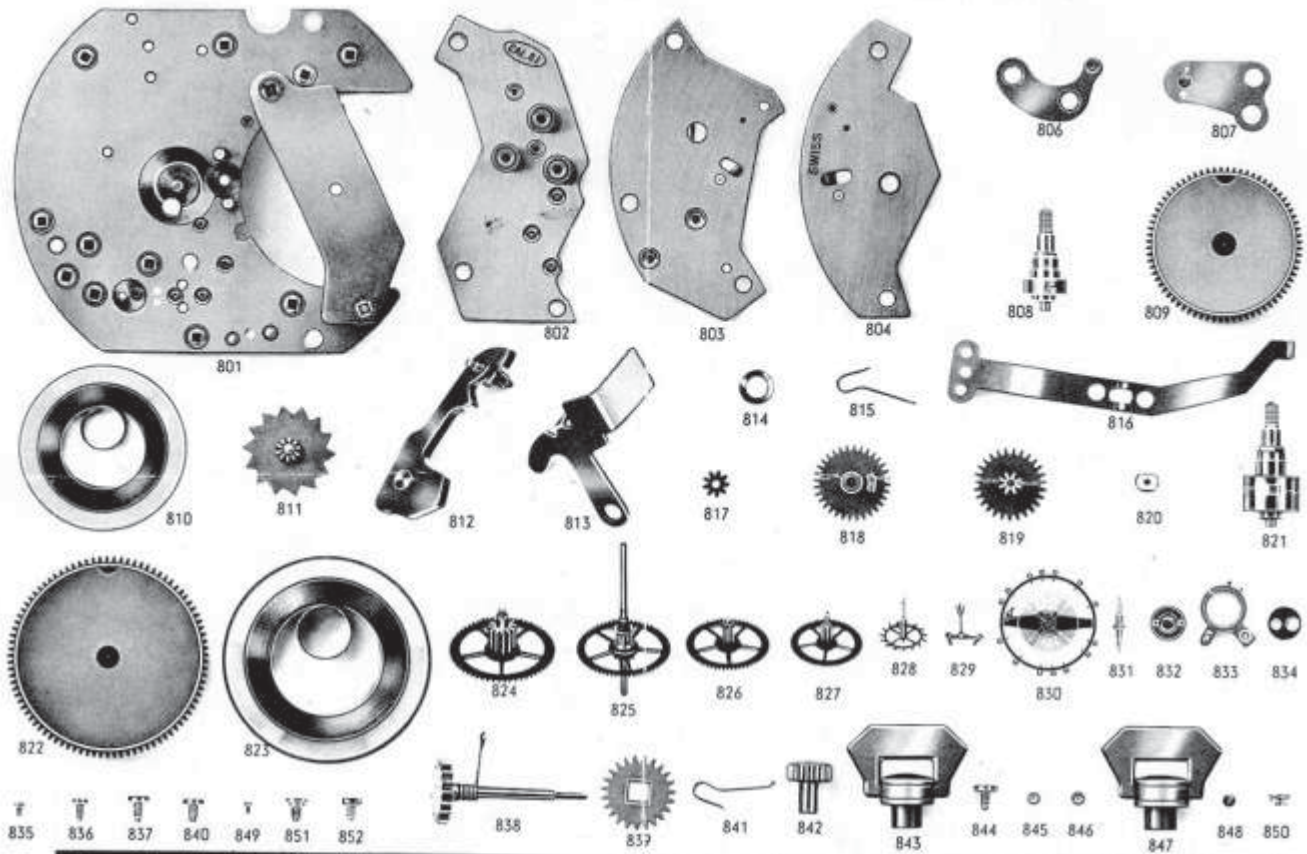

FACTORY SERVICE PARTS > LOOPING - AROGNO

Looping 80/81 8-Day Alarm