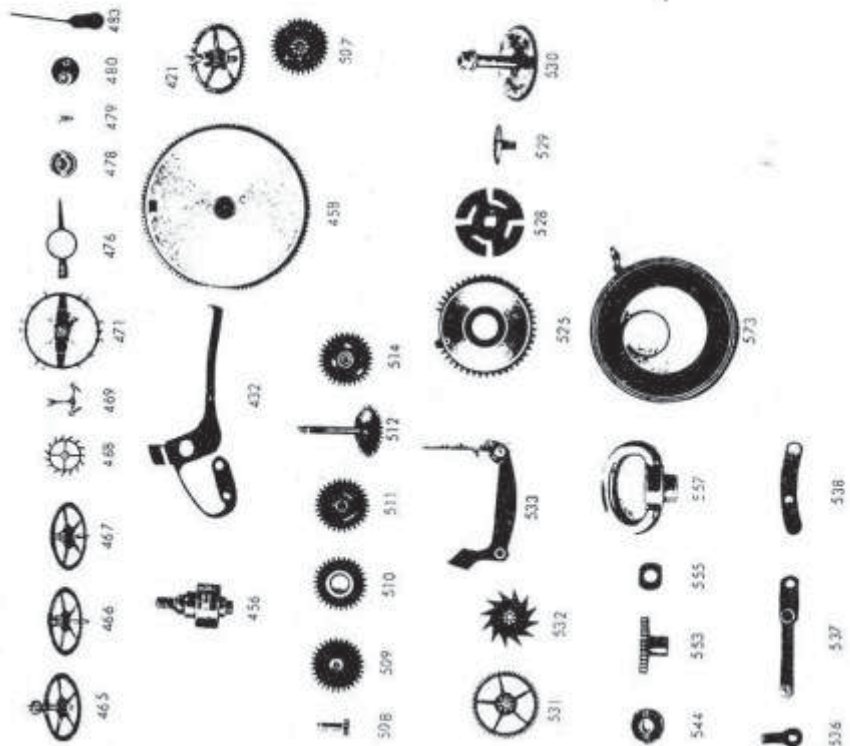

FACTORY SERVICE PARTS > LOOPING

Looping L 10/11

8-Day Alarm

Looping 44/45

8-Day Alarm

FACTORY SERVICE PARTS > LOOPING

Looping 50-51

8-Day Lever Movement with alarm

Only parts illustrated are available

54/55
other parts same
as cal. 50

Looping 62/63

1-Day Lever Movement With Alarm

65 1-Day Pin-Lever Movement With Alarm

cal. 65 parts

FACTORY SERVICE PARTS > LOOPING - AROGNO

Looping 80/81 8-Day Alarm

Arogno 22N