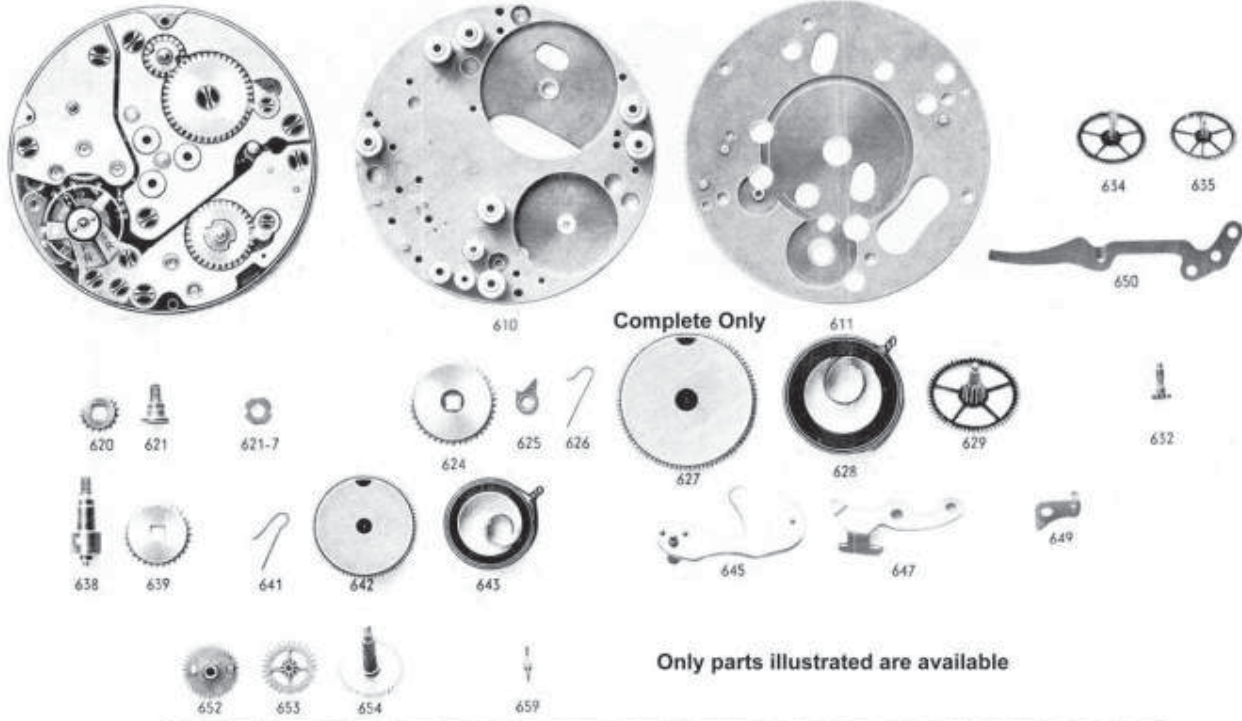

FACTORY SERVICE PARTS > LOOPING

Looping L 10/11

8-Day Alarm

Looping 44/45

8-Day Alarm

FACTORY SERVICE PARTS > LOOPING

Looping 50-51

8-Day Lever Movement with alarm

Only parts illustrated are available

54/55
other parts same
as cal. 50

Looping 62/63

1-Day Lever Movement With Alarm

65 1-Day Pin-Lever Movement With Alarm

cal. 65 parts

FACTORY SERVICE PARTS > LOOPING - AROGNO