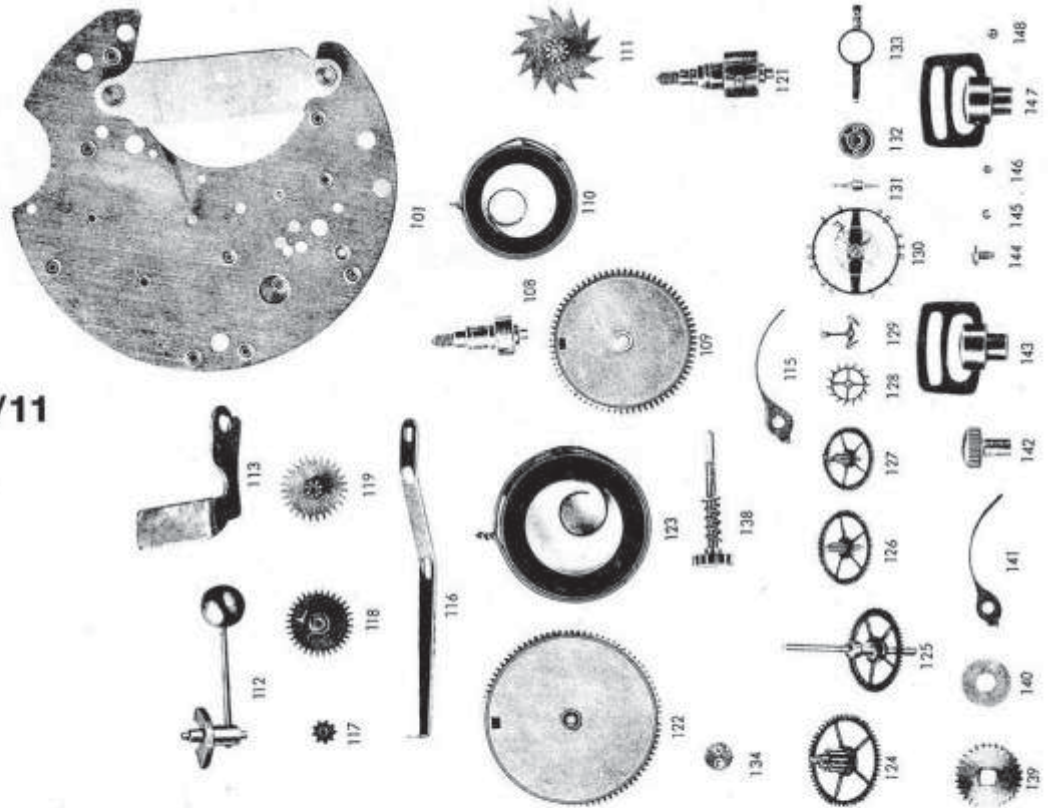

FACTORY SERVICE PARTS > LOOPING

Looping L 10/11

8-Day Alarm

Looping 44/45

8-Day Alarm

FACTORY SERVICE PARTS > LOOPING

Looping 50-51

8-Day Lever Movement with alarm

Only parts illustrated are available

54/55
other parts same
as cal. 50

Looping 62/63

1-Day Lever Movement With Alarm

65 1-Day Pin-Lever Movement With Alarm

cal. 65 parts

FACTORY SERVICE PARTS > LOOPING - AROGNO