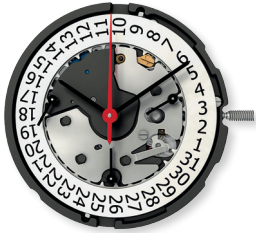

Quartz Essentials

■ RONDA **xtratech**

Series Z

13¼" Chronos with 2 & 3 eyes

Cal. Z60

Z60
Z50

S 2.30
M 1.70
H 1.27

HH1