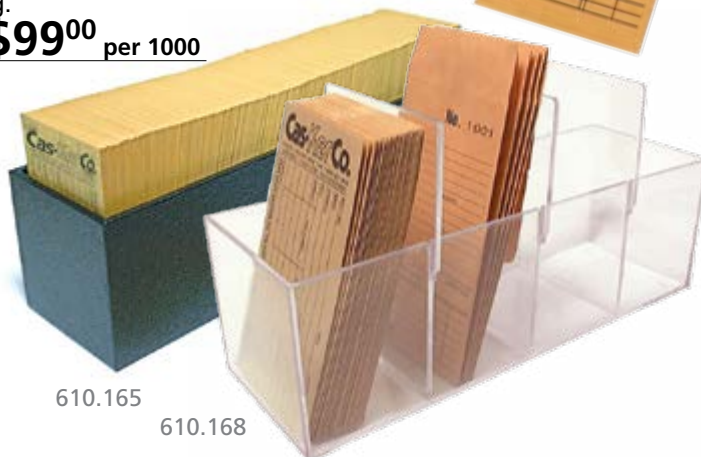

610.165

610.168